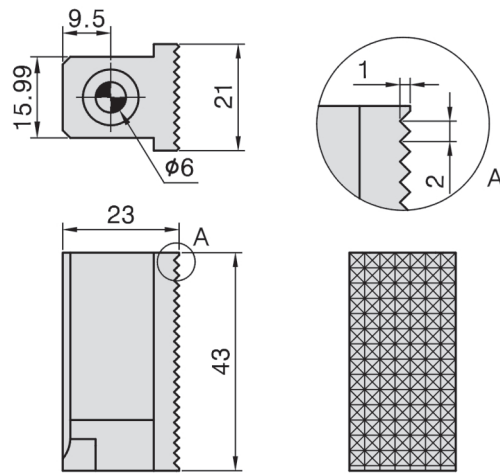

CP35

細齒面基準鉗口 REPLACEMENT HARD-JAW

CP35A

MODEL NO.	kg
CP35A-2143	0.12

CP35B

MODEL NO.	kg
CP35B-2143	0.12

BP

BPA