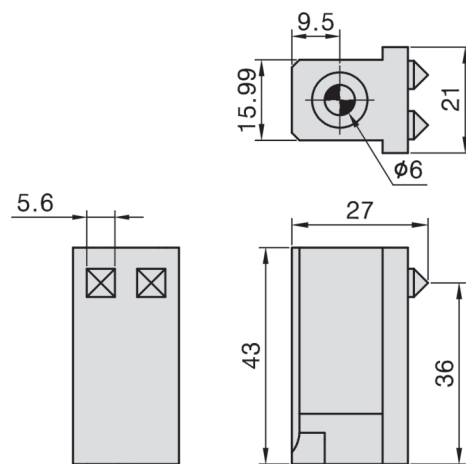

CP35

細齒面基準鉗口 REPLACEMENT HARD-JAW

CP35A

MODEL NO.	kg
CP35A-2143	0.12

CP35B

MODEL NO.	kg
CP35B-2143	0.12

BP

BPA